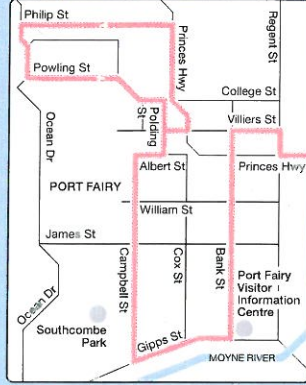

# Warrnambool bus network

Port Fairy inset

Routes

- 1 Warrnambool to Dennington
- 2 Warrnambool to Gateway Plaza SC
- 3 Warrnambool to Deakin University
- 4 Warrnambool to Tower Hill
- 5 Lake Pertobe loop
- 6 Warrnambool to Merrivale
- 8 Warrnambool to Port Fairy via Koroi
- 9 Warrnambool to Allansford

Deakin University and Allansford inset

Information

W-Line train station  
 W-Line coach stop  
 Connecting bus  
 Train line

For more information visit [ptv.vic.gov.au](http://ptv.vic.gov.au) or call 1800 800 007 (6am – midnight daily)