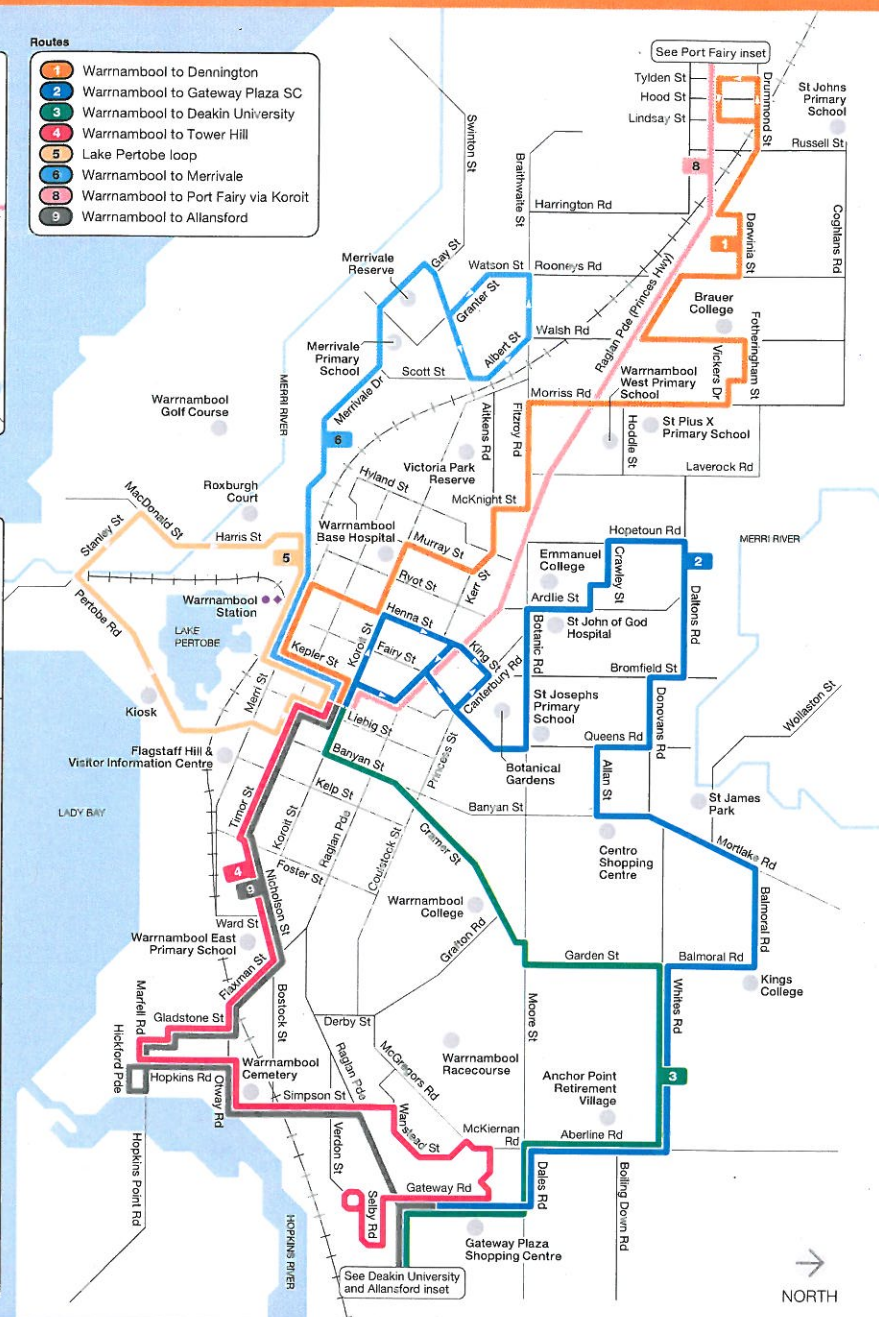

# Warrnambool bus network

Port Fairy inset

Routes

- 1 Warrnambool to Dennington
- 2 Warrnambool to Gateway Plaza SC
- 3 Warrnambool to Deakin University
- 4 Warrnambool to Tower Hill
- 5 Lake Pertobe loop
- 6 Warrnambool to Merrivale
- 8 Warrnambool to Port Fairy via Koroi
- 9 Warrnambool to Allansford

Deakin University and Allansford inset

Information

W-Line train station  
 W-Line coach stop  
 Connecting bus  
 Train line

For more information visit [ptv.vic.gov.au](http://ptv.vic.gov.au) or call 1800 800 007 (6am – midnight daily)

MAP NOT TO SCALE  
Effective September 2013

© Public Transport Victoria 2013