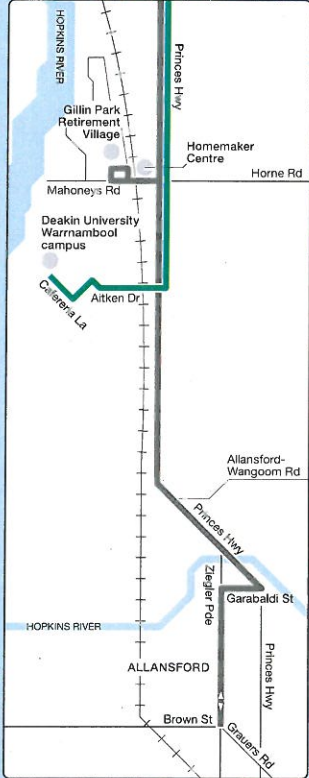

# Warrnambool bus network

Port Fairy inset

Routes

- 1 Warrnambool to Dennington
- 2 Warrnambool to Gateway Plaza SC
- 3 Warrnambool to Deakin University
- 4 Warrnambool to Tower Hill
- 5 Lake Pertobe loop
- 6 Warrnambool to Merrivale
- 8 Warrnambool to Port Fairy via Koroi
- 9 Warrnambool to Allansford

Deakin University and Allansford inset

Information

W-Line train station  
 W-Line coach stop  
 Connecting bus  
 Train line

For more information visit [ptv.vic.gov.au](http://ptv.vic.gov.au) or call 1800 800 007 (6am – midnight daily)